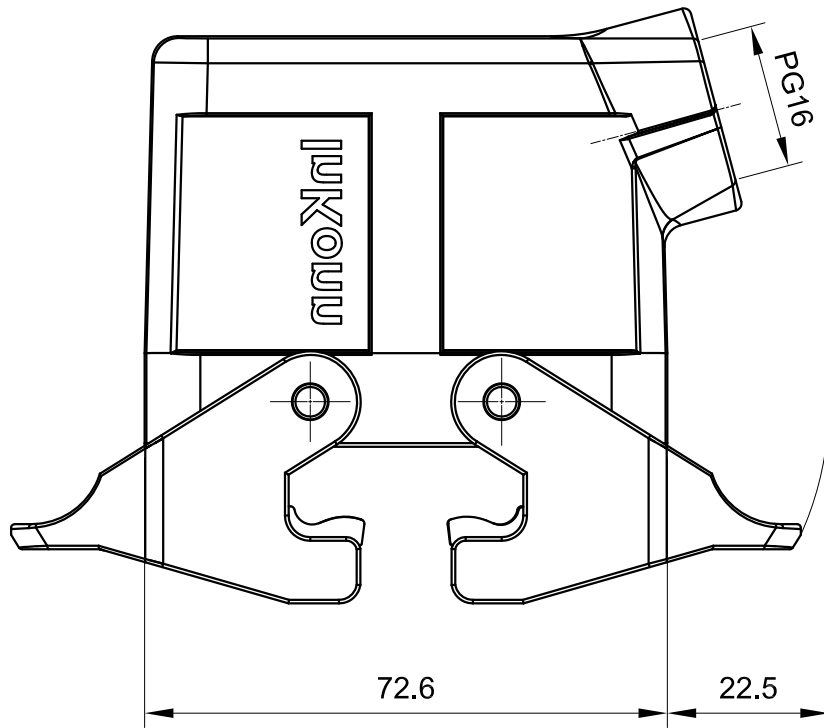

B

B

C

C

D

D

 InKonn® InKonn (Suzhou) Electric Technology Co.,Ltd.	 All Dimensions in mm Original Size DIN A4	Date 2019-12-10	Drawing No. TC2962204	Rev. A00	Scale 1:1
	Part No. 10 11 810 0122	Created by Shuxu Huang	Checked by Yiyi Luo	Page 1/1	
Type Name HB10-SE-DL-PG16					

1

2

3

4

5

6