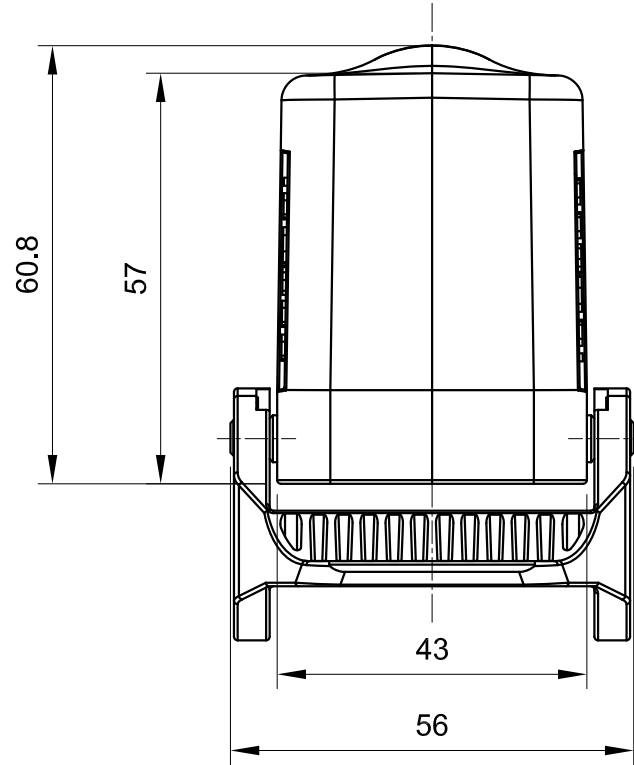

B

B

C

C

D

D

 InKonn® InKonn (Suzhou) Electric Technology Co.,Ltd.	 All Dimensions in mm Original Size DIN A4	Date 2019-12-10	Drawing No. TC2962204	Rev. A00	Scale 1:1
	Part No. 10 11 810 0122	Created by Shuxu Huang	Checked by Yiyi Luo	Page 1/1	
Type Name HB10-SE-DL-PG16					

1

2

3

4

5

6